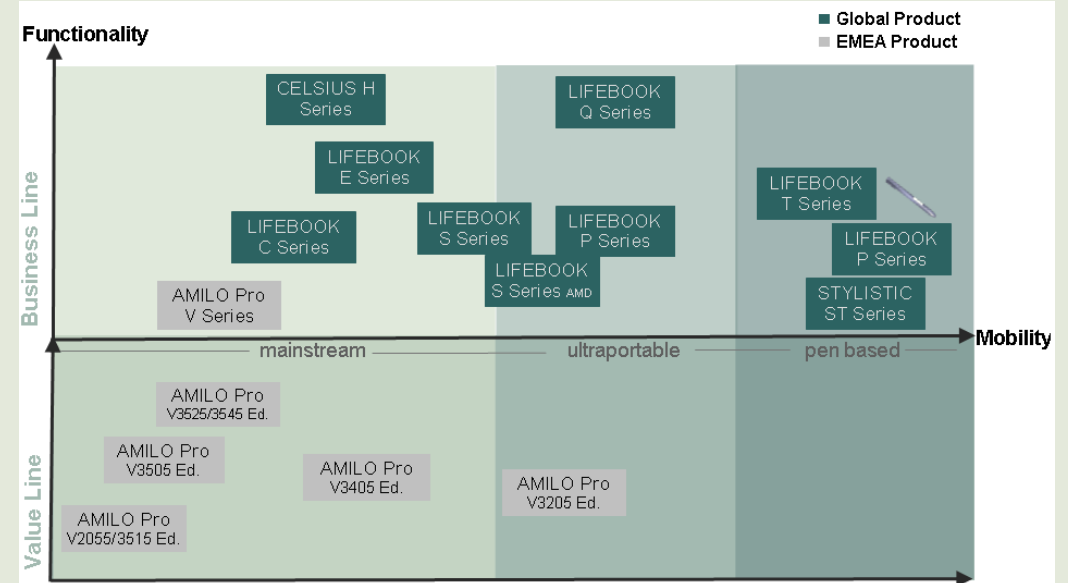

LIFEBOOK E Series – feature-rich notebook

- Full-set of interfaces and excellent viewing with external graphics option

LIFEBOOK S Series – traveler notebook

- Choice of powerful 13.3-inch AMD based notebook or ergonomic 14-inch Intel Centrino Duo Mobile Technology notebook

LIFEBOOK P Series - lightweight lifestyle notebook

- Choice of 10.6-inch modular notebook at only 1.28 kg or 8.9-inch convertible tablet PC with touchscreen functionality at 1 kg

LIFEBOOK T Series – the convertible notebook

- Convertible with full notebook and full tablet PC functionality

LIFEBOOK Q Series – executive notebook

- Excellent design and high-speed connectivity at only 1 kg

CELSIUS H Series – workstation mobility

- Powerful mobile workstation for high-end graphics applications

	Local EMEA portfolio		Global portfolio
	AMILO Pro Edition	AMILO Pro Series	LIFEBOOK Series ¹⁾
Sales channel	SME	SME/LE	SME/LE
Lifecycle / logistics			
Edition (6 - 9 months)	✓	-	-
Managed (min. 12 months)	-	✓	✓
value4you / built4you	-	✓	✓
made4you	-	✓	✓
Warranty			
EMEA warranty	✓	✓	✓
Global limited warranty	-	-	✓
On-site service (optional)	-	✓	✓
Manageability	-	✓	✓
Security	-	✓	✓
Spares (years)	3	5	5