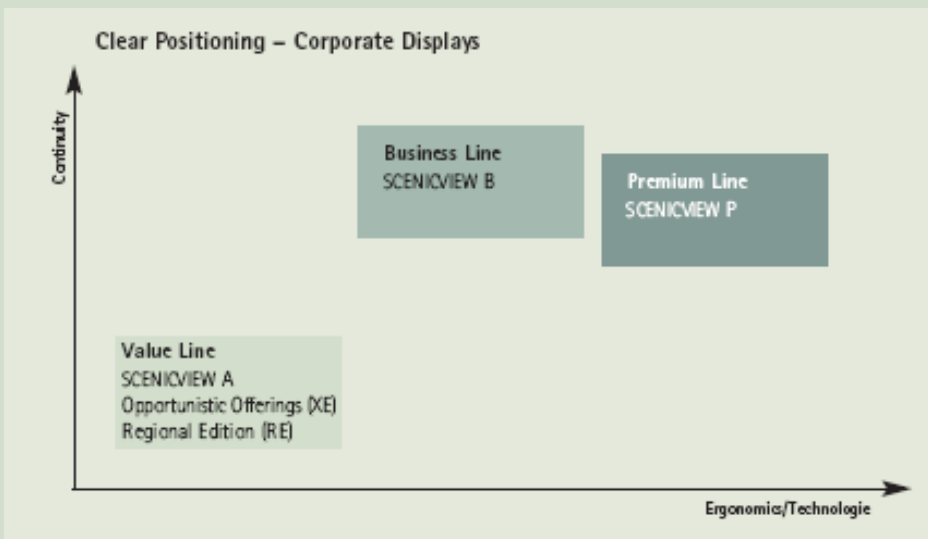

#### Premium Line

- Latest technologies and comprehensive high-end features
- Focus on LE
- High end functionality for demanding applications
- Premium picture performance
- Ready for manageability (DDC CI interface)
- Award winning design
- Large sizes up to 24-inch wide format